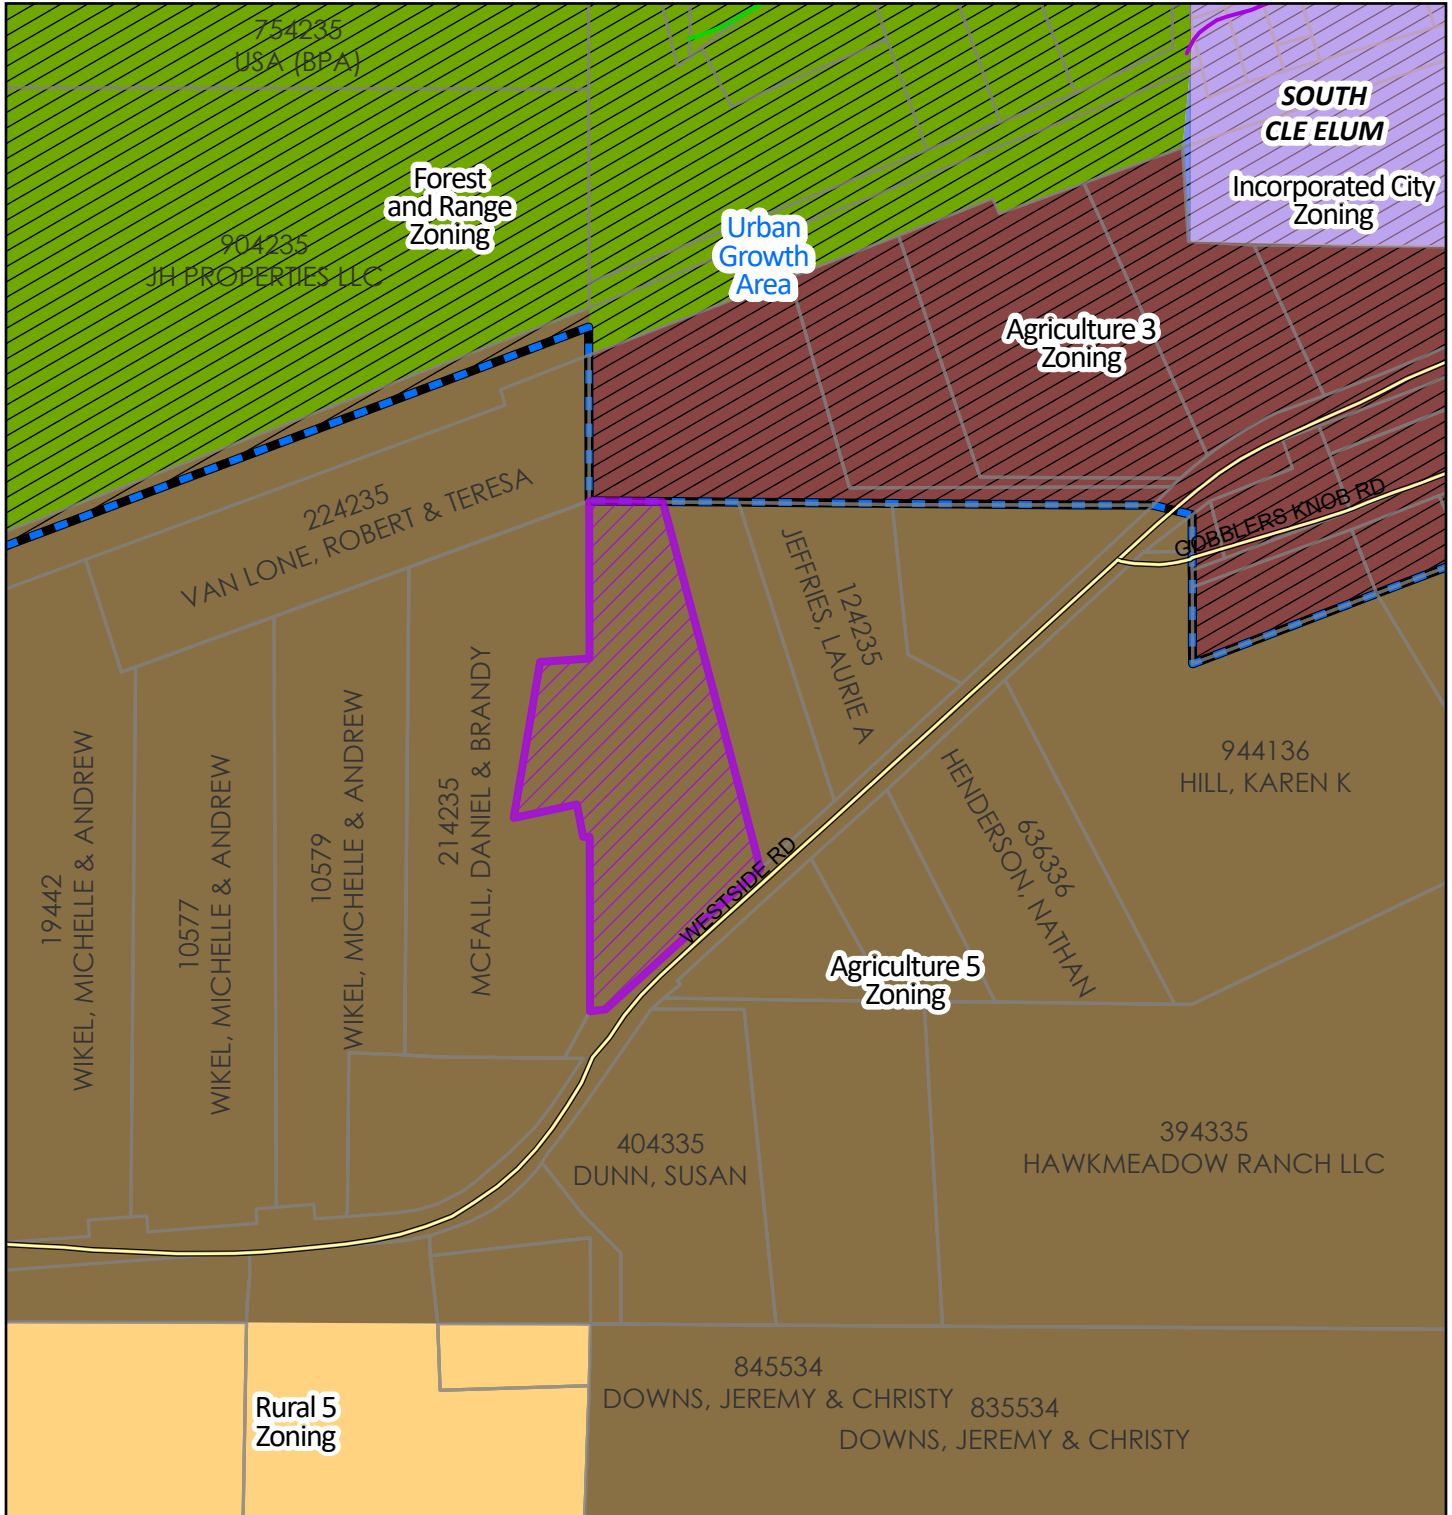

SP-26-00001 Sarginson

Zoning

2026

Coordinate System: NAD 1983 StatePlane Washington South FIPS 4602 Feet